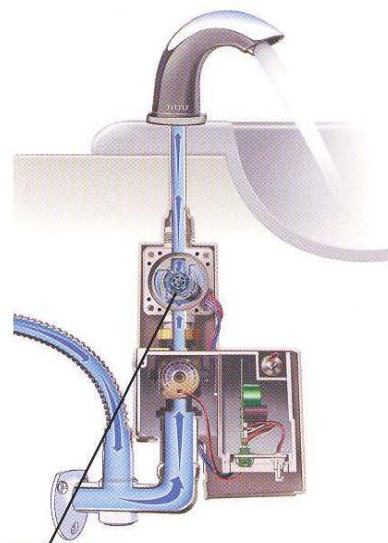

## Introducing 2 New Florestone Molded Fiberglass Shower Receptors with the Edge

3648F & 4848F  
Unit supplied with a 2" PNC non-caulk drain.

# Put water to work

TOTO

Introducing EcoPower, the new  
hydropower sensor faucet from TOTO.

EcoPower is the first sensor faucet that powers itself using just water. When the faucet is used, water flows through an inline hydropower micro-turbine. As the turbine spins, energy's harnessed and stored in a rechargeable battery, reducing the need for regular maintenance and battery replacement for up to 10 years. That's good for the environment—and good for your business.

Less maintenance. Less water. Less energy. Less overhead.  
The EcoPower faucet by TOTO, available in standard and  
gooseneck spouts..

**TOTO**<sup>®</sup>  
Perfection by Design